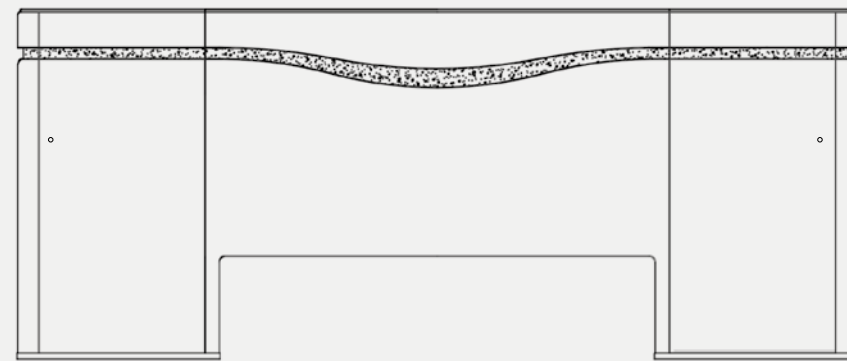

CABEZALES CORRIDOS
LONG HEADBOARDS

La variación de intensidad en la luz led únicamente es para el cabezal. La intensidad de la luz led en la bañera es constante é independiente del cabezal.

The LED light intensity in the bedframe remains constant and is independent of the headbord. The LED light intensity can only be adjusted on the headboard.

NUBÉ	Ref. Tablero / Wood	Ref. Tapizado/ upholstered	Ancho Width	Alto Height	Prof. Depth
Cabezales 135 - 200	870183	870174	305	123	6

En cabezales corridos indicar:
La medida de ancho del somier para 135, 150, 160, 180 ó 200 para ajustar el tablero central.

Luz led incluida.

In long headboards please indicate:
Width measure of woodenslat for 135, 150, 160, 180 or 200 in order to fix the central panel.

Led light included.