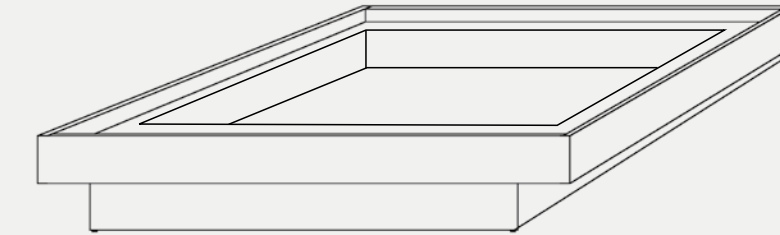

BAÑERA ANIA
ANIA BEDFRAME

NUBÉ	Ref.	Ancho Width	Alto Height	Largo Lenght
135 X 190	00840053	144	30	201
135 X 200	00840057	144	30	211
150 X 190	00840052	159	30	201
150 X 200	00840056	159	30	211
160 X 190	00840051	169	30	201
160 X 200	00840055	169	30	211
180 X 190	00840050	189	30	201
180 X 200	00840054	189	30	211

KID LED OPCIONAL OPTIONAL LED	PARA BAÑERAS FOR BEDFRAME	Conectado al cabezal Conected to the headboard

MESITA NUBÉ
NUBÉ BEDSIDE TABLE

NUBÉ	Ref.	Ancho Width	Alto Height	Prof. Depth
Mesita 60	870312	60	58	39
Mesita 45	870313	45	58	39

GUÍAS DE CAJONES CON FRENOS / Drawer guides with brakes